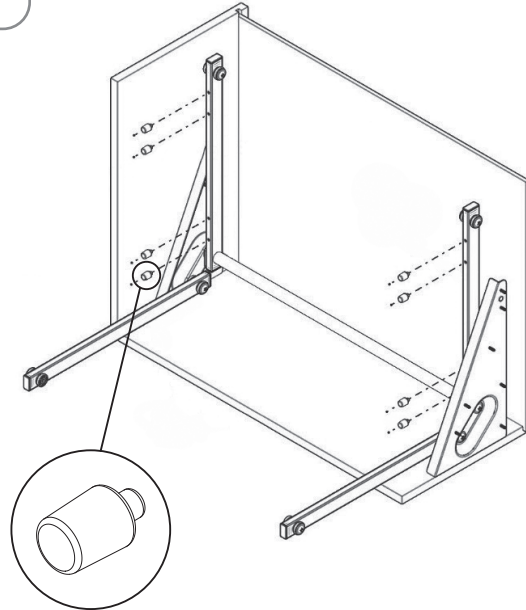

- İKİ KATLI RAF ASANSÖRÜ MONTAJ ŞEMASI
- PULL DOWN SHELF WITH LIFT MOUNTING INSTRUCTIONS

A-1

B-1

B-2

C-1

D-1

E-1

- İKİ KATLI RAF ASANSÖRÜ MONTAJ ŞEMASI
- PULL DOWN SHELF WITH LIFT MOUNTING INSTRUCTIONS

F-1

H-1

G-1

Product Code	C (mm)	X (mm)
S-5181-	600	513
S-5184-	700	613
S-5182-	800	713
S-5183-	900	813