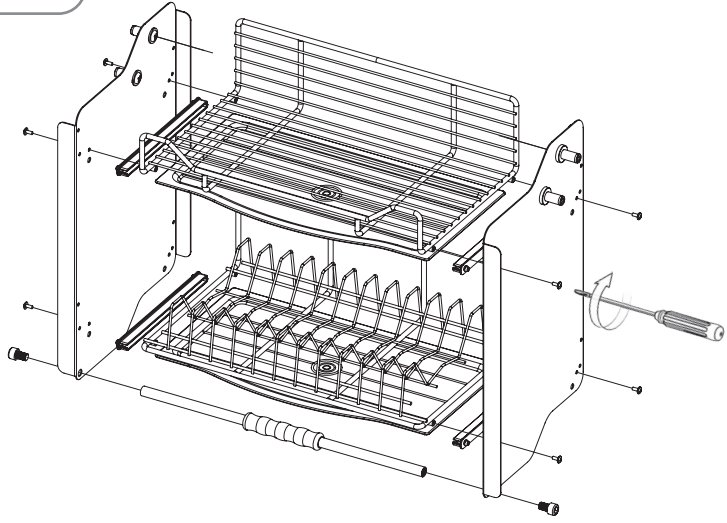

- İKİ KATLI RAF ASANSÖRÜ MONTAJ ŞEMASI
- PULL DOWN SHELF WITH LIFT MOUNTING INSTRUCTIONS

A-1

B-1

B-2

C-1

D-1

E-1

- İKİ KATLI RAF ASANSÖRÜ MONTAJ ŞEMASI
- PULL DOWN SHELF WITH LIFT MOUNTING INSTRUCTIONS

F-1

H-1

G-1

Product Code	C (mm)	X (mm)
S-5181-	600	513
S-5184-	700	613
S-5182-	800	713
S-5183-	900	813