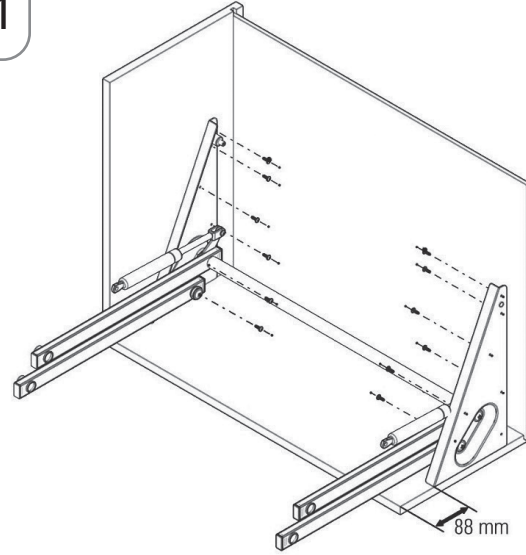

- İKİ KATLI RAF ASANSÖRÜ MONTAJ ŞEMASI
- PULL DOWN SHELF WITH LIFT MOUNTING INSTRUCTIONS

A-1

B-1

B-2

C-1

D-1

E-1

- İKİ KATLI RAF ASANSÖRÜ MONTAJ ŞEMASI
- PULL DOWN SHELF WITH LIFT MOUNTING INSTRUCTIONS

F-1

H-1

G-1

Product Code	C (mm)	X (mm)
S-5181-	600	513
S-5184-	700	613
S-5182-	800	713
S-5183-	900	813