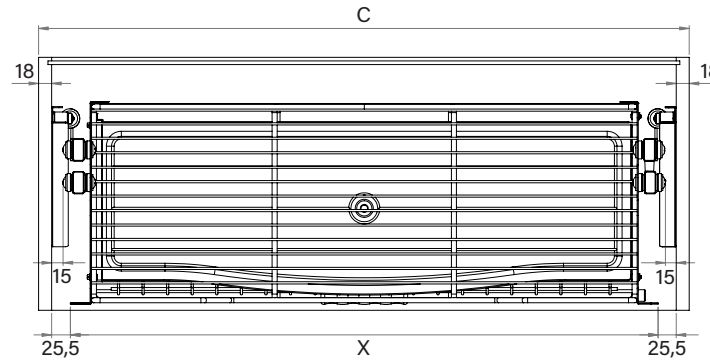

- İKİ KATLI RAF ASANSÖRÜ MONTAJ ŞEMASI
- PULL DOWN SHELF WITH LIFT MOUNTING INSTRUCTIONS

A-1

B-1

B-2

C-1

D-1

E-1

- İKİ KATLI RAF ASANSÖRÜ MONTAJ ŞEMASI
- PULL DOWN SHELF WITH LIFT MOUNTING INSTRUCTIONS

F-1

H-1

G-1

Product Code	C (mm)	X (mm)
S-5181-	600	513
S-5184-	700	613
S-5182-	800	713
S-5183-	900	813