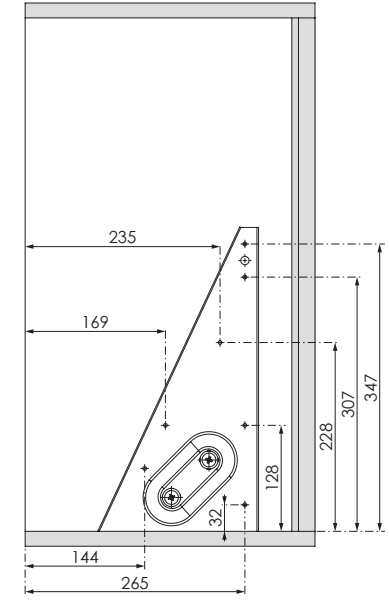

- İKİ KATLI RAF ASANSÖRÜ MONTAJ ŞEMASI
- PULL DOWN SHELF WITH LIFT MOUNTING INSTRUCTIONS

A-1

B-1

B-2

C-1

D-1

E-1

- İKİ KATLI RAF ASANSÖRÜ MONTAJ ŞEMASI
- PULL DOWN SHELF WITH LIFT MOUNTING INSTRUCTIONS

F-1

H-1

G-1

Product Code	C (mm)	X (mm)
S-5181-	600	513
S-5184-	700	613
S-5182-	800	713
S-5183-	900	813