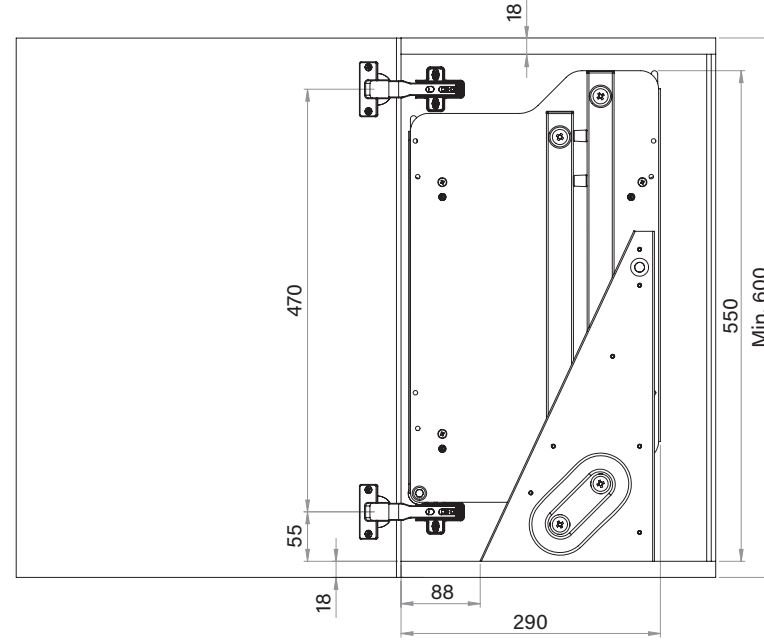

- İKİ KATLI RAF ASANSÖRÜ MONTAJ ŞEMASI
- PULL DOWN SHELF WITH LIFT MOUNTING INSTRUCTIONS

A-1

B-1

B-2

C-1

D-1

E-1

- İKİ KATLI RAF ASANSÖRÜ MONTAJ ŞEMASI
- PULL DOWN SHELF WITH LIFT MOUNTING INSTRUCTIONS

F-1

H-1

G-1

Product Code	C (mm)	X (mm)
S-5181-	600	513
S-5184-	700	613
S-5182-	800	713
S-5183-	900	813