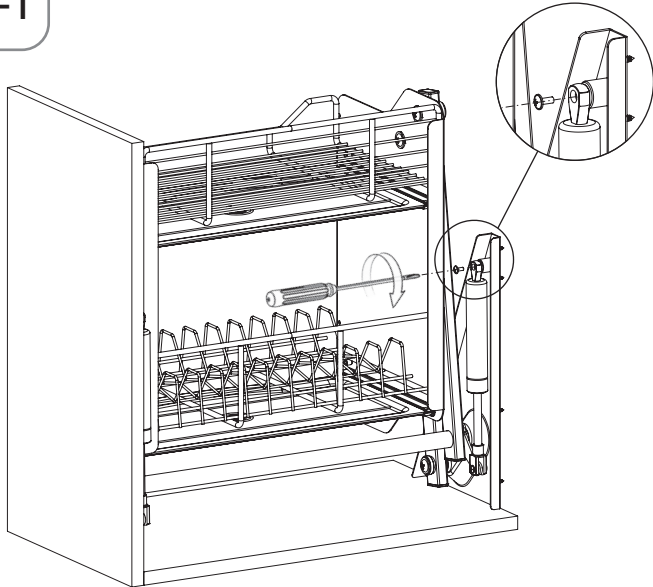

- İKİ KATLI RAF ASANSÖRÜ MONTAJ ŞEMASI
- PULL DOWN SHELF WITH LIFT MOUNTING INSTRUCTIONS

A-1

B-1

B-2

C-1

D-1

E-1

- İKİ KATLI RAF ASANSÖRÜ MONTAJ ŞEMASI
- PULL DOWN SHELF WITH LIFT MOUNTING INSTRUCTIONS

F-1

H-1

G-1

Product Code	C (mm)	X (mm)
S-5181-	600	513
S-5184-	700	613
S-5182-	800	713
S-5183-	900	813