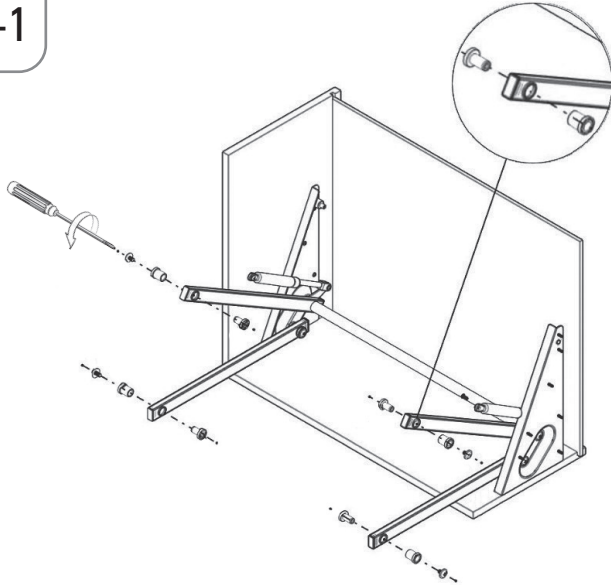

- İKİ KATLI RAF ASANSÖRÜ MONTAJ ŞEMASI
- PULL DOWN SHELF WITH LIFT MOUNTING INSTRUCTIONS

A-1

B-1

B-2

C-1

D-1

E-1

- İKİ KATLI RAF ASANSÖRÜ MONTAJ ŞEMASI
- PULL DOWN SHELF WITH LIFT MOUNTING INSTRUCTIONS

F-1

H-1

G-1

Product Code	C (mm)	X (mm)
S-5181-	600	513
S-5184-	700	613
S-5182-	800	713
S-5183-	900	813